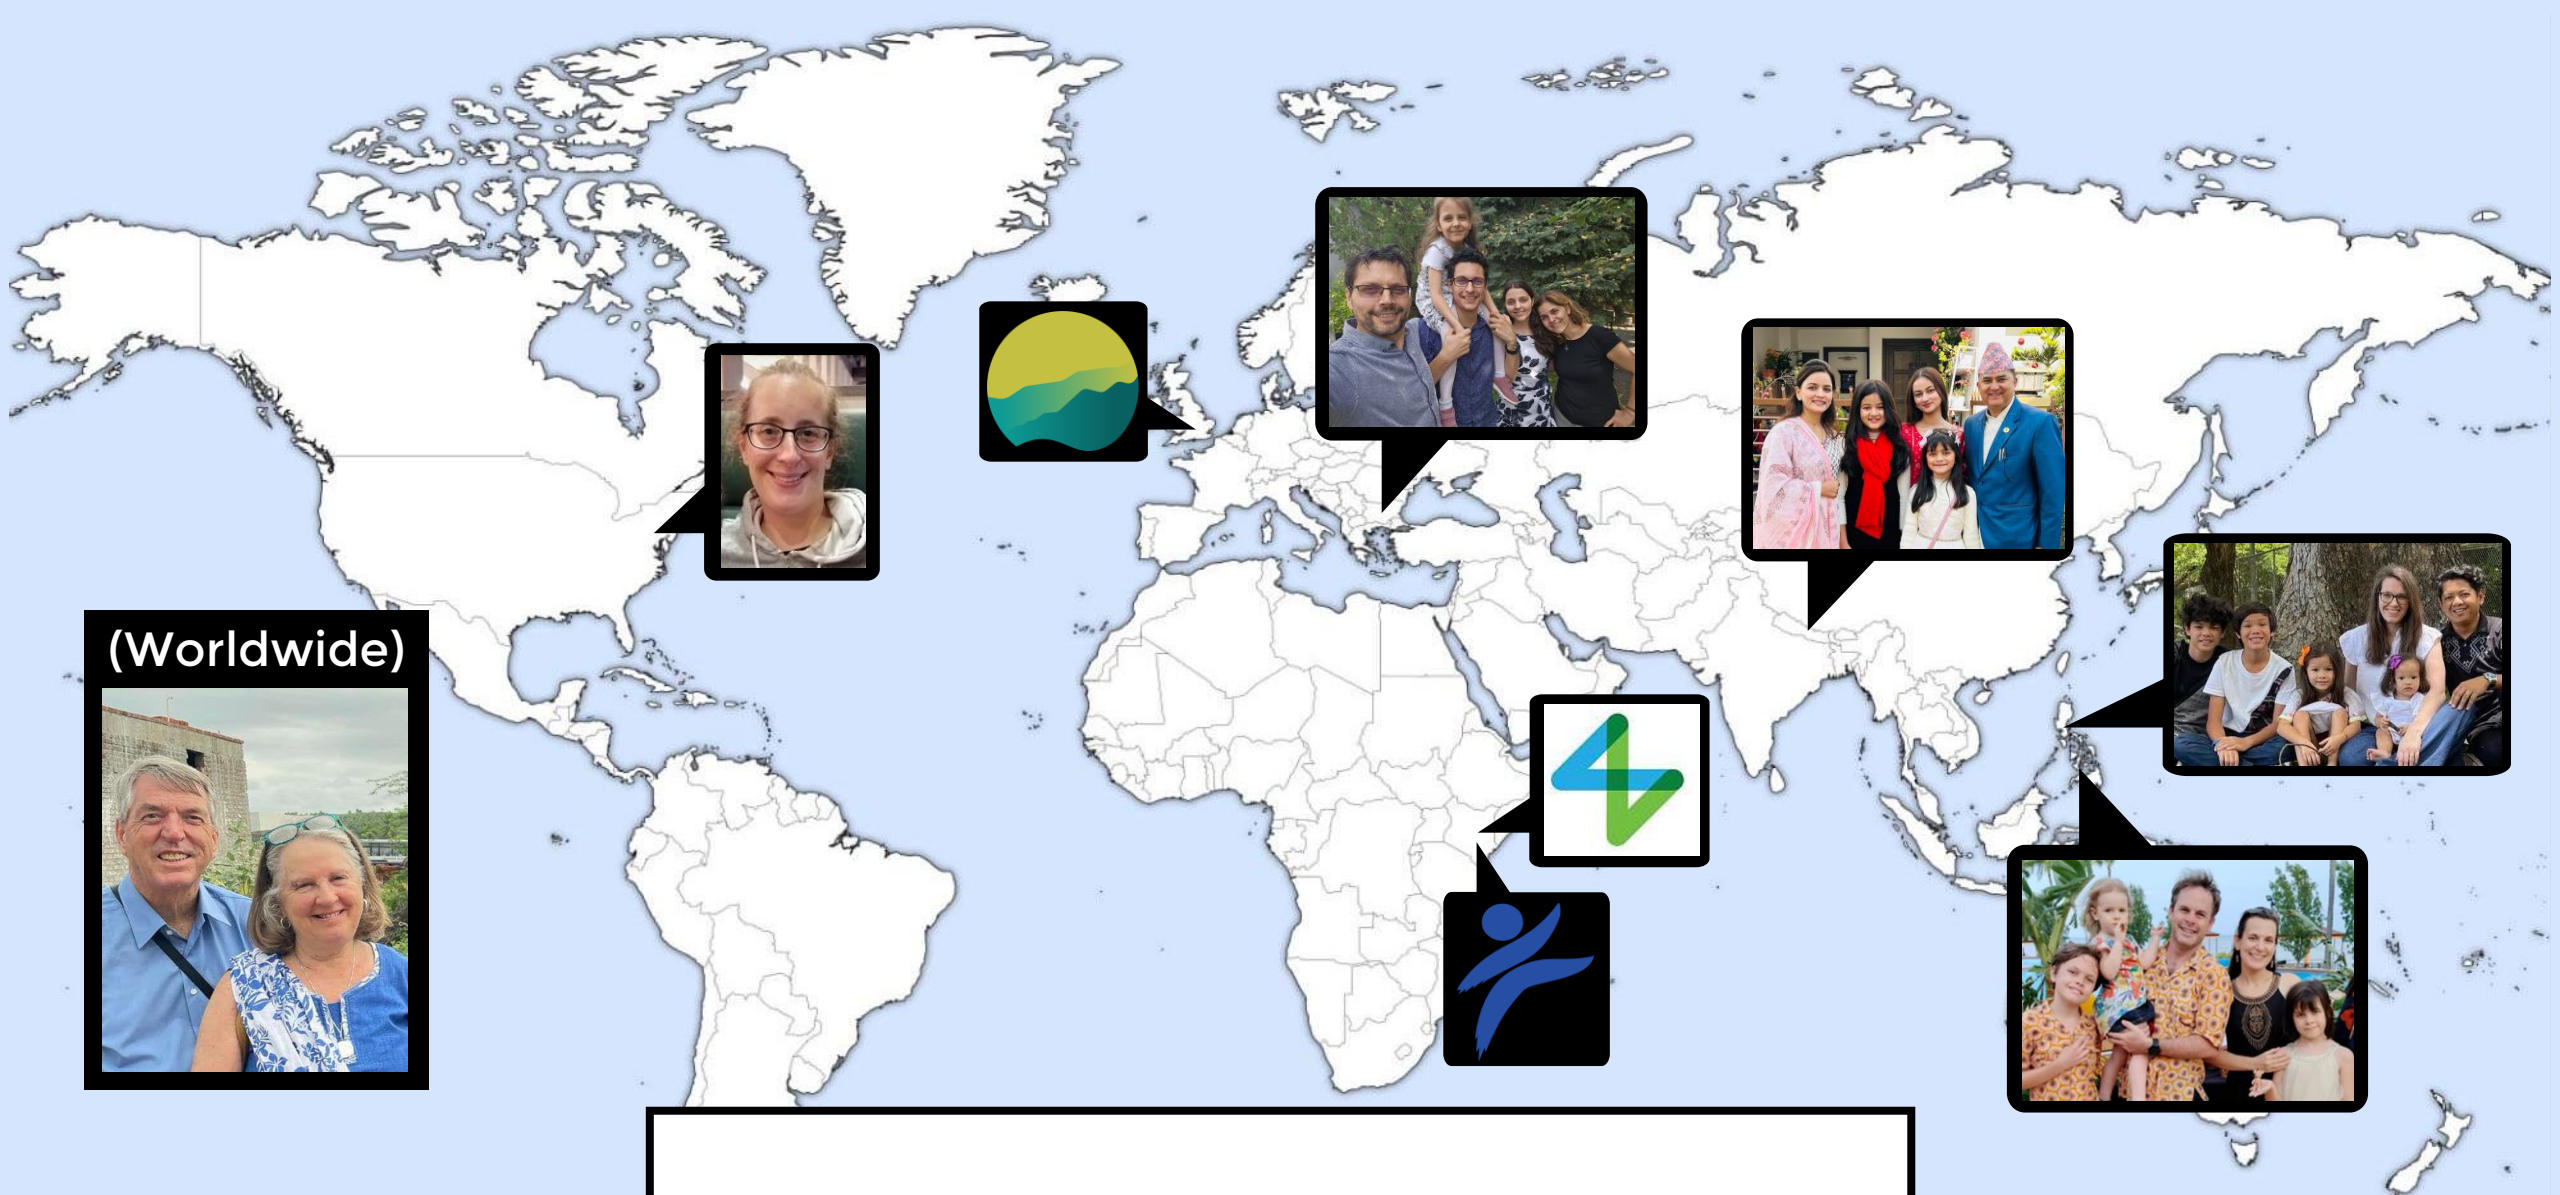

Thursday Mornings
10am-12pm

Brownlow Hall
RG42 6AB

C4 Coffee, Cake, Chat & Craft

Thursdays 10:00-11:30am

All ages welcome
(including babies!)

St Andrew's Priestwood,
RG42 1TU

WARFIELD
CHURCH

(Worldwide)