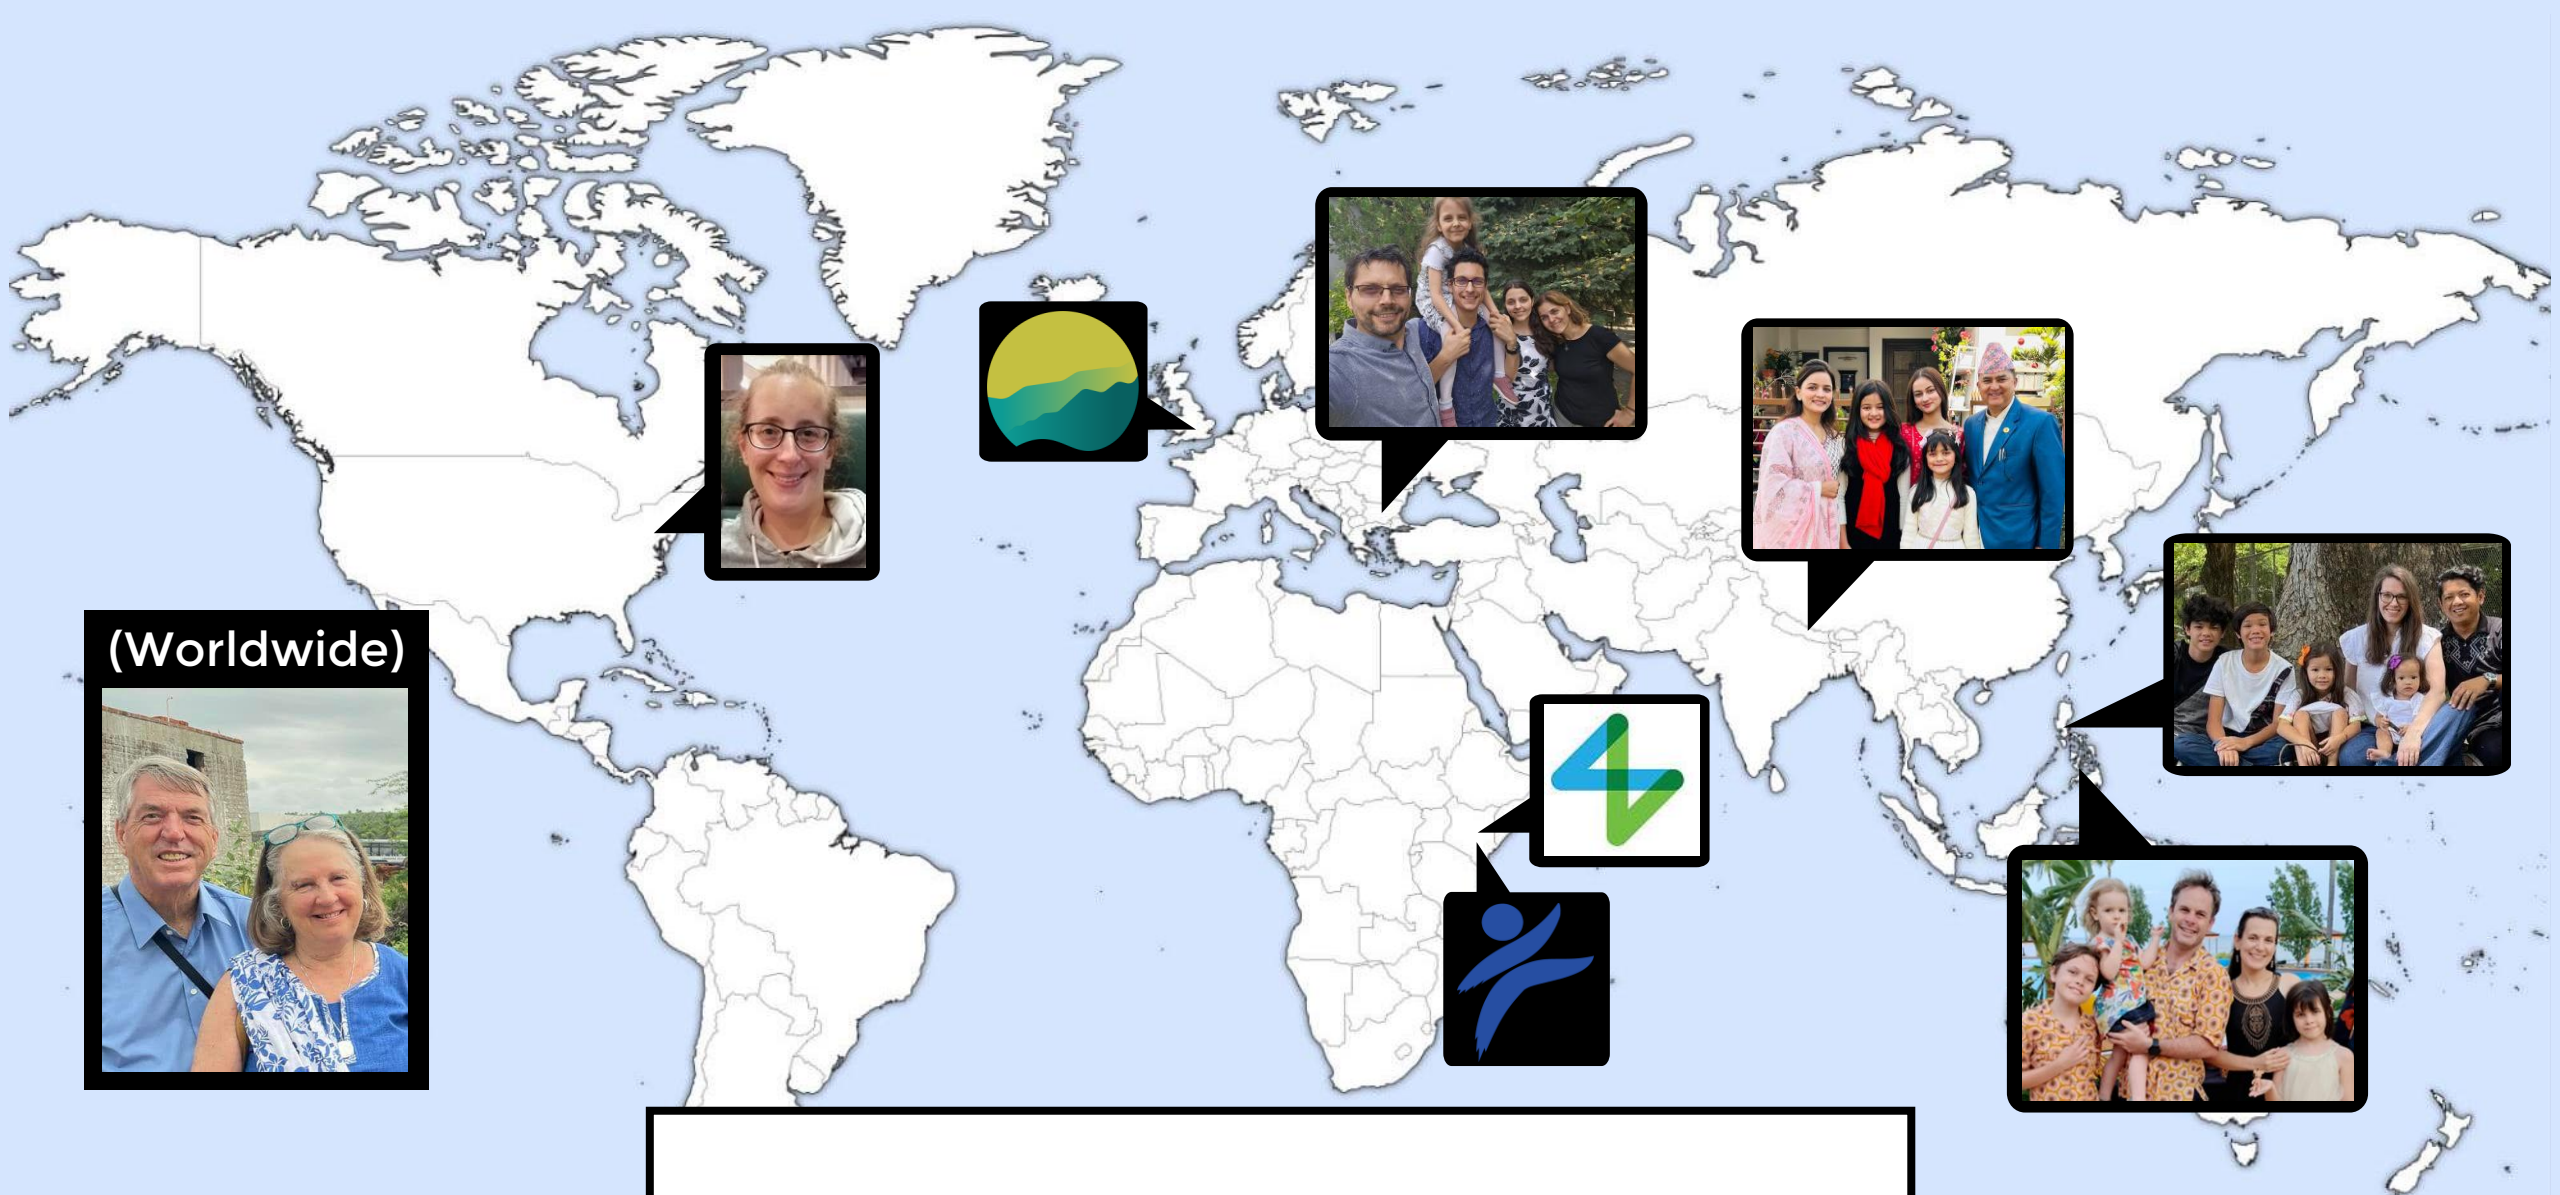

# C4 Coffee, Cake, Chat & Craft

Thursdays 10:00-11:30am

All ages welcome  
(including babies!)

St Andrew's Priestwood,  
RG42 1TU

**WARFIELD**  
CHURCH

# Mission Partners