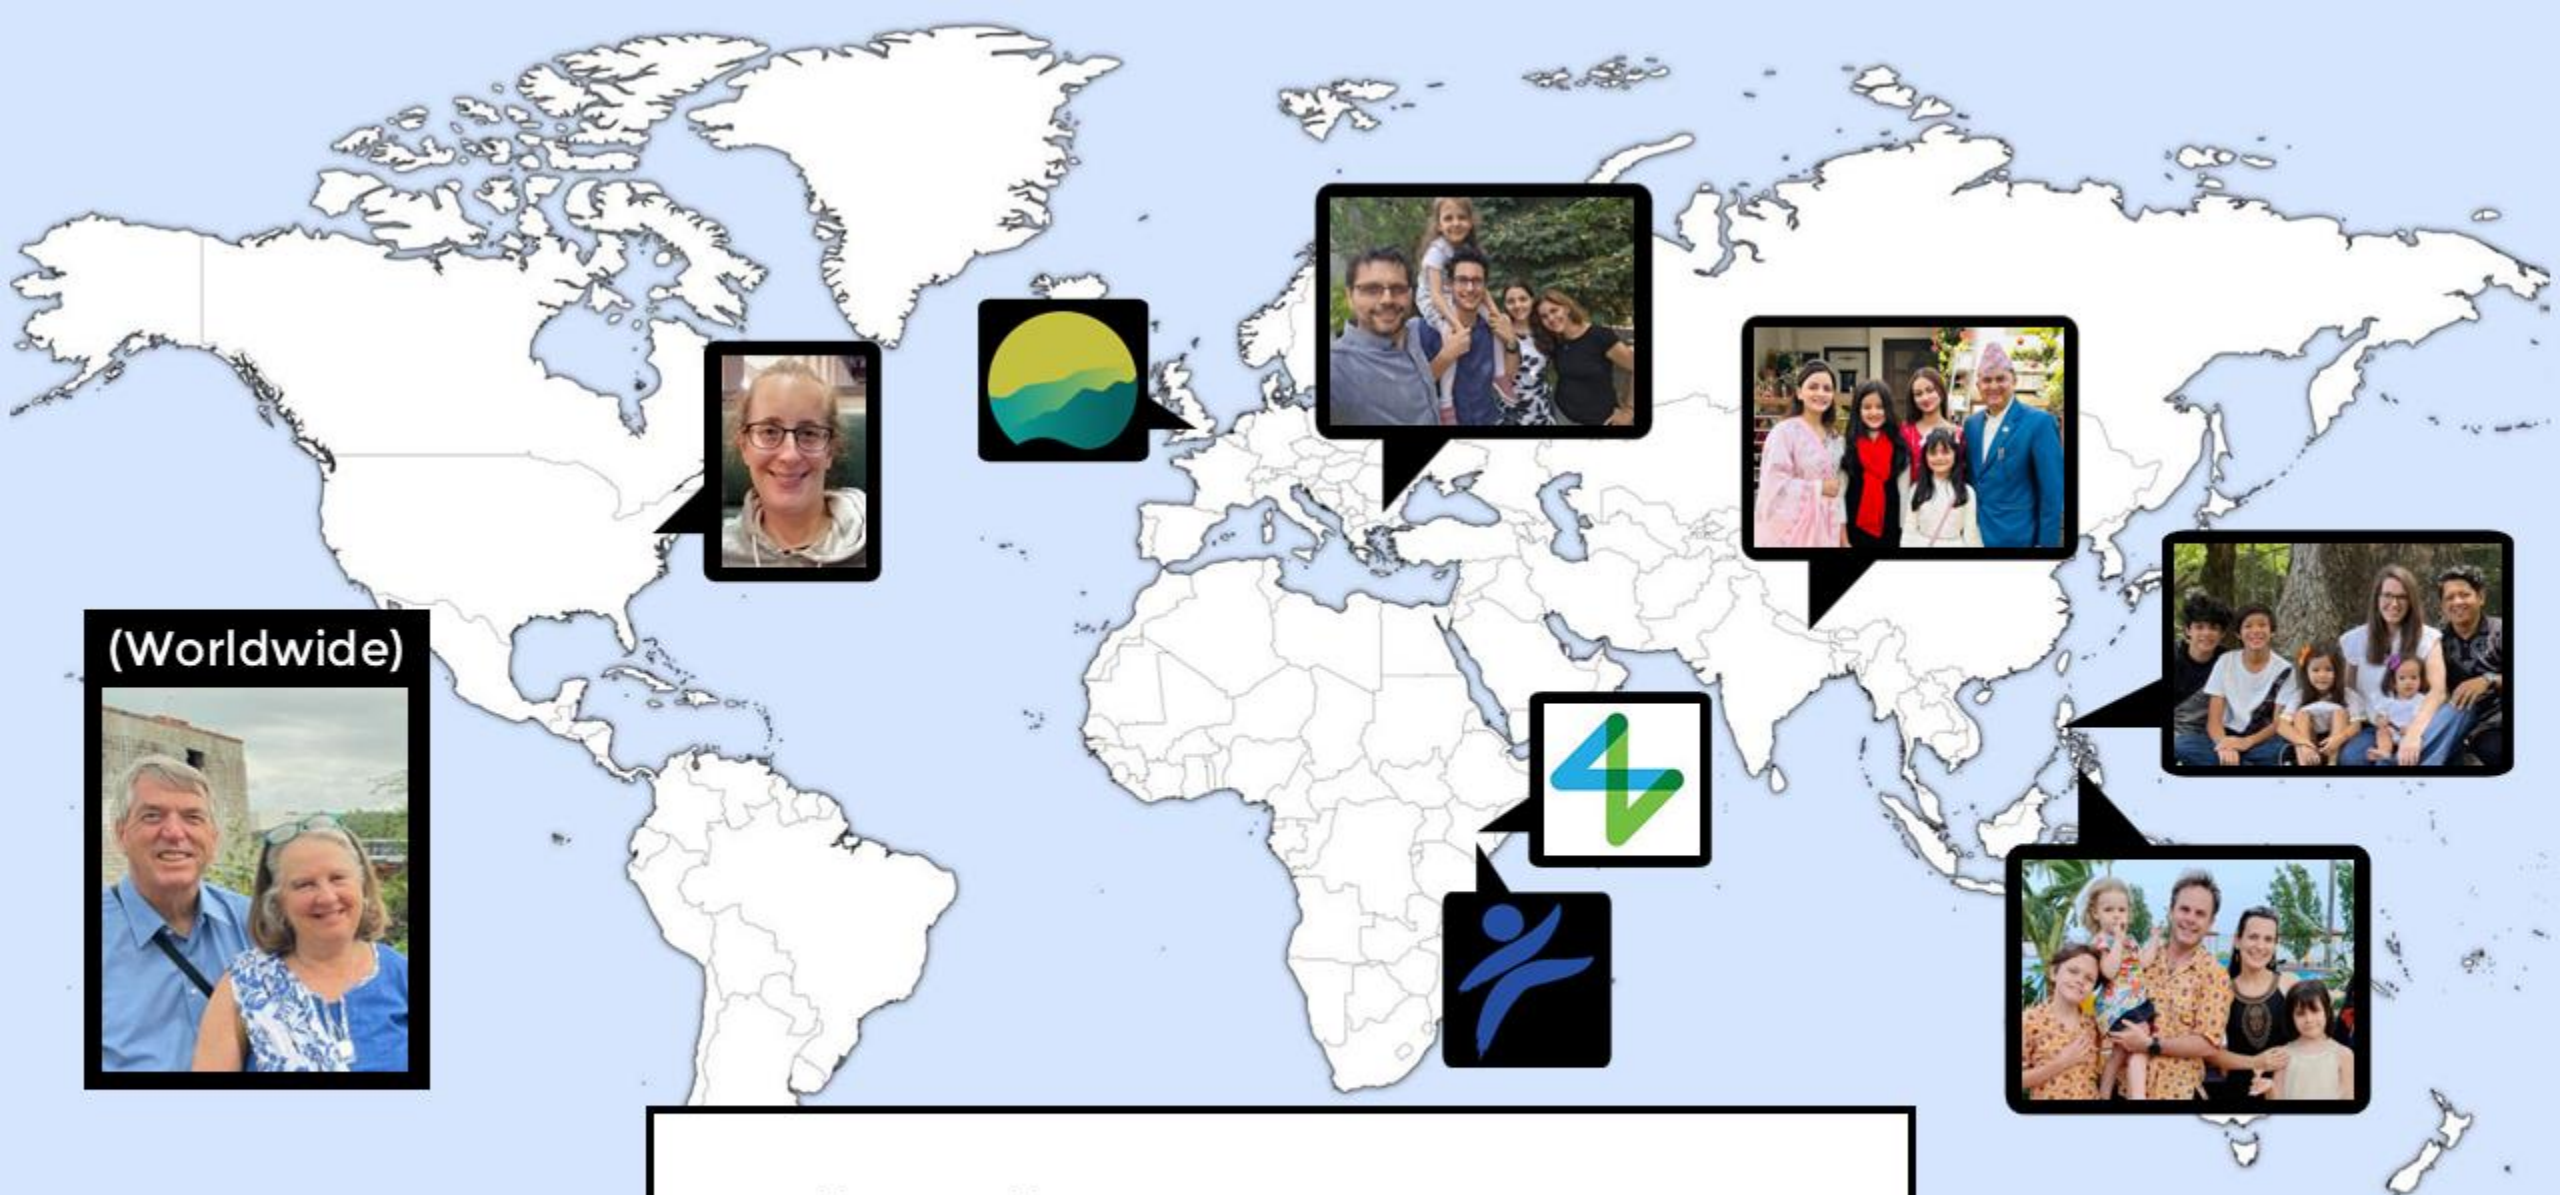

(Worldwide)

Mission Partners